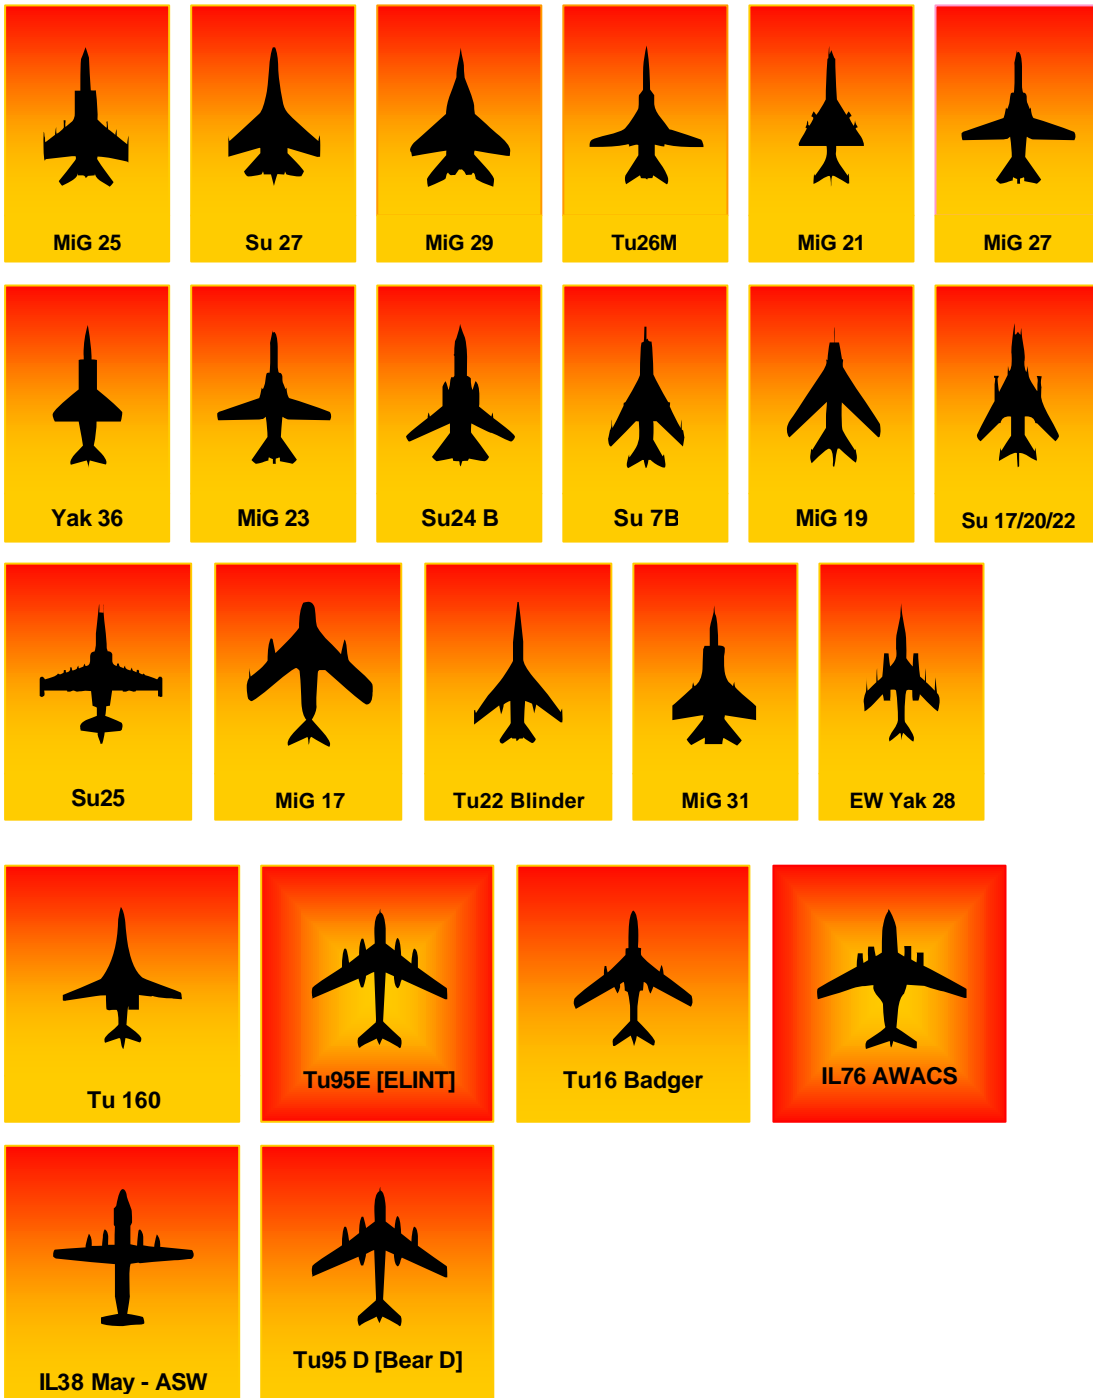

Air Combat Markers

Counters & markers for modern air combat wargames. Includes NATO, Warsaw Pact/Russian, & Middle Eastern aircraft

Angels & Bears

NATO and USAF aircraft

Angels & Bears

Soviet Aircraft Markers

Angels & Bears Radar Plots and ASW Markers

Angels and Bears

Speed and altitude markers

H	H	H	H	H	H	H	H
M	M	M	M	M	M	M	M
L	L	L	L	L	L	L	L
VL	VL	VL	VL	VL	VL	VL	VL
50	50	50	50	50	50	50	50
40	40	40	40	40	40	40	40
30	30	30	30	30	30	30	30
20	20	20	20	20	20	20	20
10	10	10	10	10	10	10	10
stall	stall	stall	stall	stall	stall	stall	stall

Angels and Bears Turn Markers

Note: The number shown on the turn marker is the number of sectors a player wishes to turn his aircraft through when making a manoeuvre.