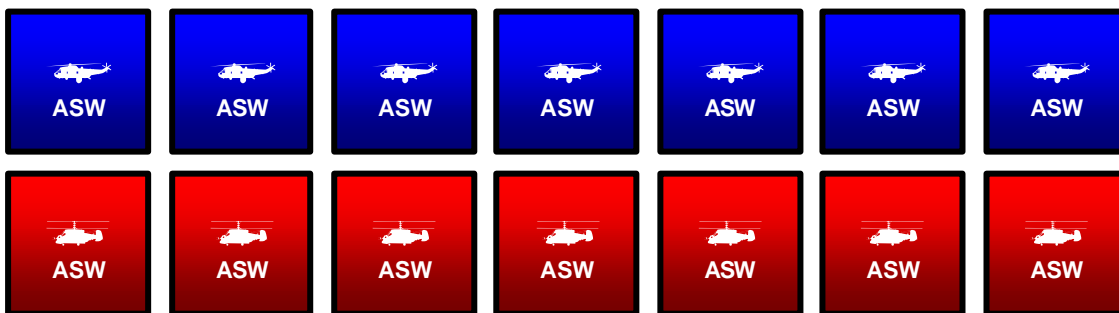

Air Combat Markers

Counters & markers for modern air combat wargames. Includes NATO, Warsaw Pact/Russian, & Middle Eastern aircraft

Angels & Bears

NATO and USAF aircraft

Angels & Bears

Soviet Aircraft Markers

Angels & Bears

Israel, Iran, Iraq aircraft markers

ISRAEL

IRAQ

IRAN

SWEDEN

Angels & Bears

Contact Markers

Angels & Bears Radar Plots and ASW Markers

Angels and Bears

Speed and altitude markers

H	H	H	H	H	H	H	H
M	M	M	M	M	M	M	M
L	L	L	L	L	L	L	L
VL	VL	VL	VL	VL	VL	VL	VL
50	50	50	50	50	50	50	50
40	40	40	40	40	40	40	40
30	30	30	30	30	30	30	30
20	20	20	20	20	20	20	20
10	10	10	10	10	10	10	10
stall	stall	stall	stall	stall	stall	stall	stall

Angels and Bears Turn Markers

Note: The number shown on the turn marker is the number of sectors a player wishes to turn his aircraft through when making a manoeuvre.